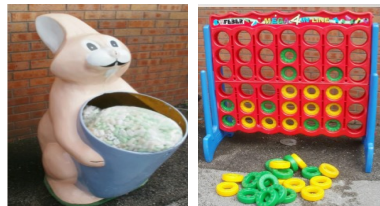

BALL IN THE BUCKET £10
BINGO MACHINE £11

CLOWN HOOPLA £11
KEY IN THE DOOR £11

BUNNY WHEEL £11
CANS DOWN £11

BEAT THE KEEPER £11
GOLDEN NUGGET £11

GIANT DOMINOES £3
SNAKES & LADDERS £7

GOLF CHALLENGE £11
GIANT JENGA £7

LUCKY DIP RABBIT £5
MEGA 4 IN A LINE £11

Prices per day - Weekend Hire = One Day Charge

PARACHUTE (S,M,L) £7

PLAY YOUR CARDS RIGHT £11
ROLL A BALL £7

SPLAT THE RAT £11
ROLL A PENNY £3

STOCKS £11
BOWLING £11