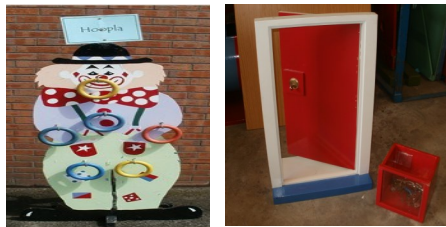

CLOWN HOOPLA £11
KEY IN THE DOOR £11