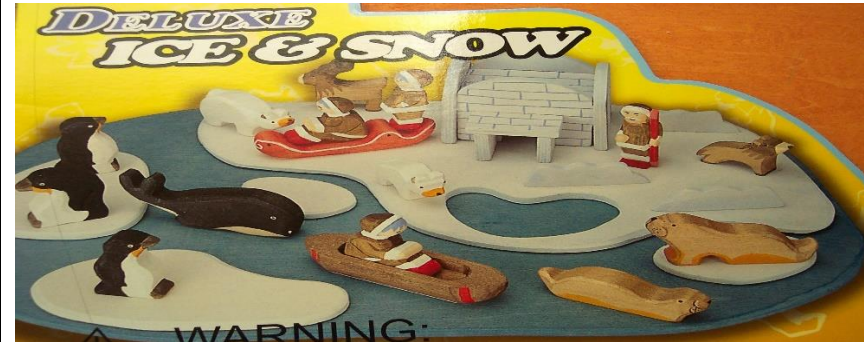

Mix and Match Children of the World

3 piece puzzles of different National Costumes (1.86 kg)

0373

Snow & Ice World

Cultural Wooden Play Set (5.2kg)

0031

Mr Friends Cultural Puzzle

Cultural Figures Jigsaw (0.7kg)