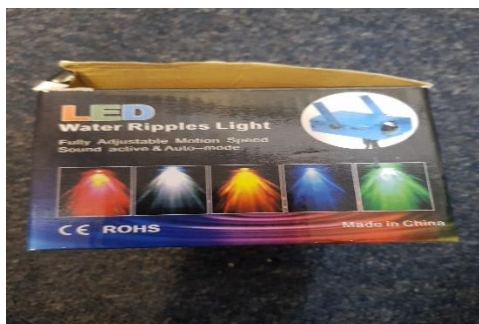

SEN Colour/Shape/Touch Matching Bingo

0145

TOY LIBRARY – CATALOGUE

Sensory & Manipulative

LED Water Ripples Light

Ripple effect light, various colours with sound

TOY LIBRARY – CATALOGUE

Skills